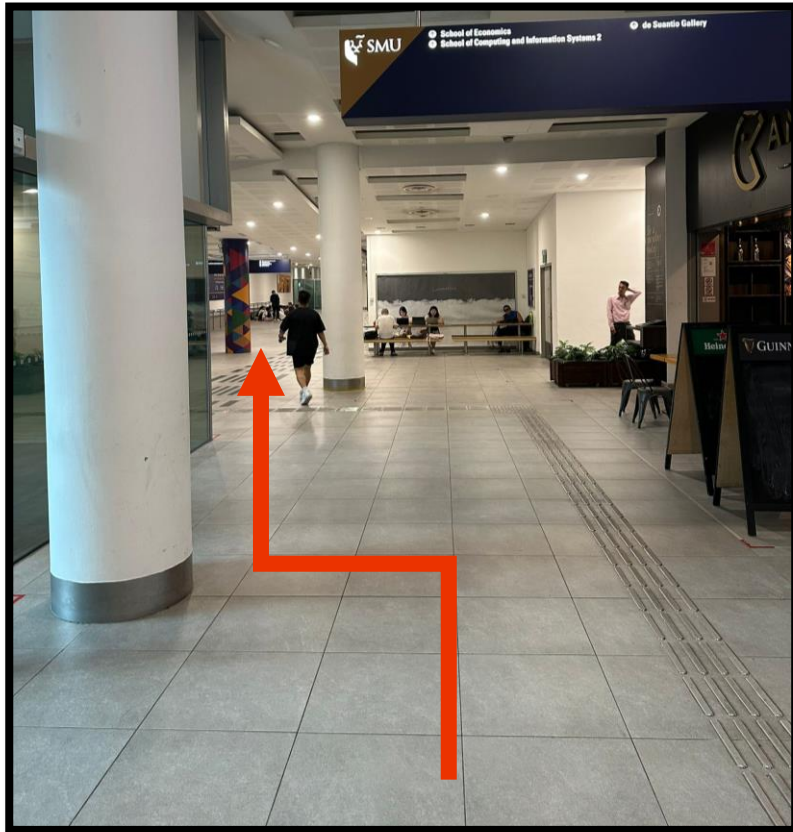

Bus Service: 131, 131A, 147, 147A, 166, 857, 857B

2-minute walk. Click [here](#) for directions.

1. Head southwest on Bencoolen St toward Bras Basah Rd
2. Turn right and take the pedestrian crossing onto Bras Basah road
3. Continue straight and take the pedestrian crossing towards Rendezvous Hotel
4. Turn left and take the pedestrian crossing towards SMU
5. Take the escalator down to Basement 1 upon reaching SMU School of Economics

Accessible Route - Bras Basah MRT

- Proceed to Exit C, refer to the next slide for directions from Bras Basah MRT Exit C

Directions from Bras Basah MRT Exit C

1. Walk towards Exit C and Turn right

2. Walk straight up the gentle slope for 3 minutes towards Starbucks cafe

Directions from Bras Basah MRT Exit C

3. After passing Starbucks café and Canteen, walk straight for 2 minutes towards School of Economics & School of Computing and Information Systems 2

Directions from Bras Basah MRT Exit C