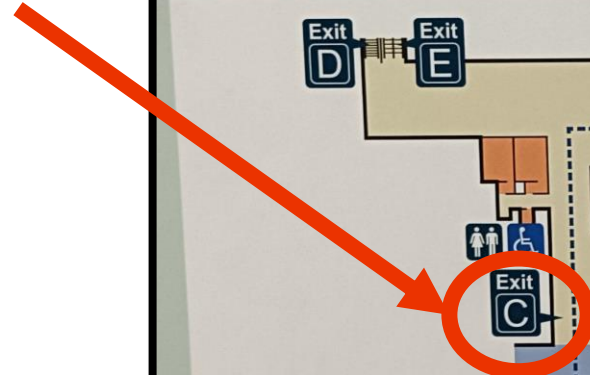

Bus Service: 131, 131A, 147, 147A, 166, 857, 857B

2-minute walk. Click [here](#) for directions.

1. Head southwest on Bencoolen St toward Bras Basah Rd
2. Turn right and take the pedestrian crossing onto Bras Basah road
3. Continue straight and take the pedestrian crossing towards Rendezvous Hotel
4. Turn left and take the pedestrian crossing towards SMU
5. Take the escalator down to Basement 1 upon reaching SMU School of Economics

Accessible Route - Bras Basah MRT

- Proceed to Exit C, refer to the next slide for directions from Bras Basah MRT Exit C

Directions from Bras Basah MRT Exit C

1. Walk towards Exit C and Turn right

2. Walk straight up the gentle slope for 3 minutes towards Starbucks cafe