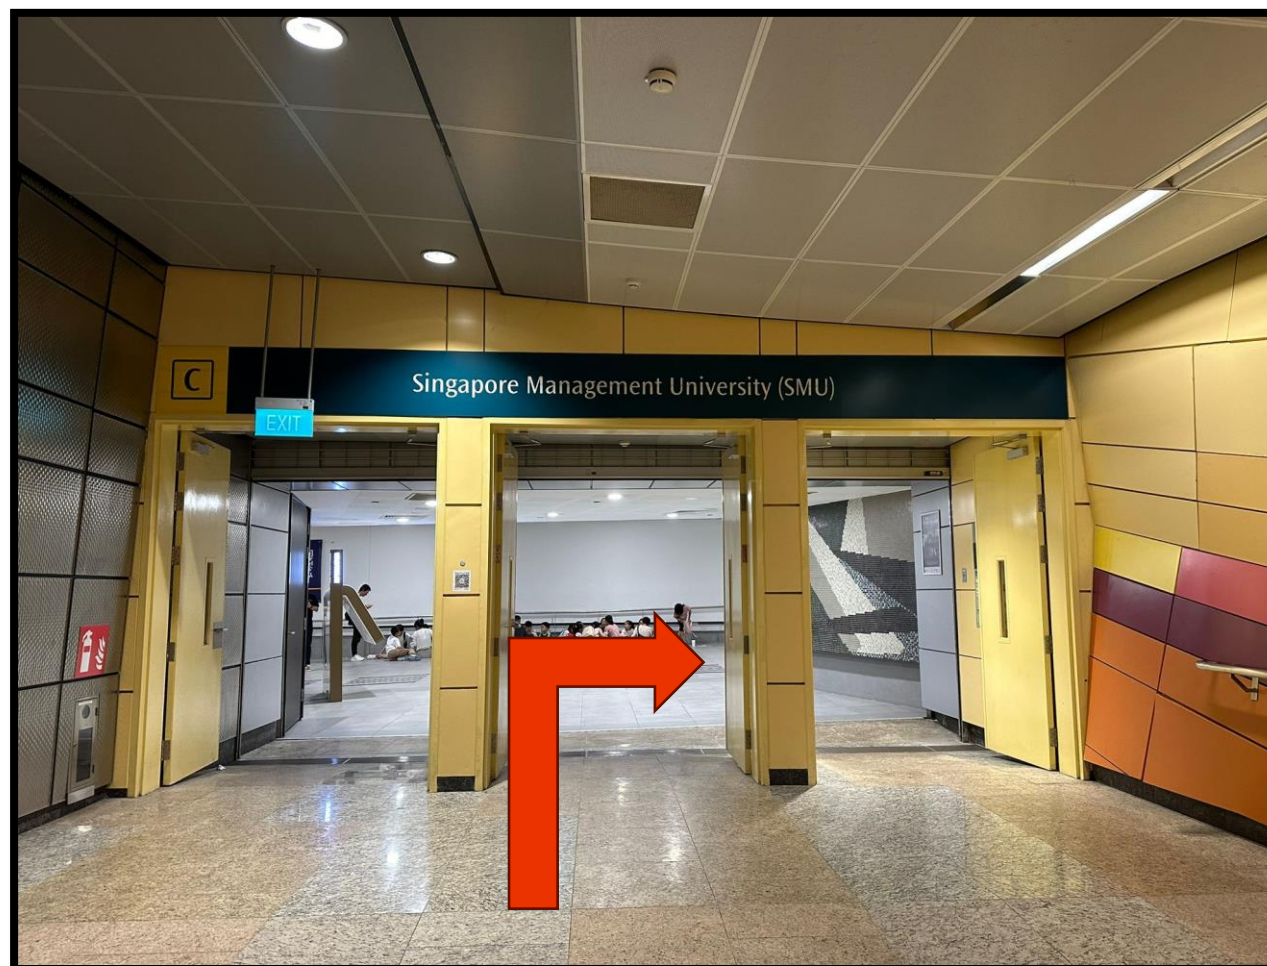

**Directions to Masterclass
workshop @ SMU
SOE/SCIS2
Seminar Room B1-2**

16 Oct 2024

Venue Information

- Seminar Room B1-2 (Basement 1)
- School of Economics/ School of Computing and Information System 2 (SOE/SCIS2)
- 90 Stamford Road, Singapore 178903
- [Click here for Maps @ SMU](#)
- [Getting there by Google map](#)

Directions from Bras Basah MRT Exit C

3. After passing Starbucks café and Canteen, walk straight for 2 minutes towards School of Economics & School of Computing and Information Systems 2

Directions from Bras Basah MRT Exit C

4. Turn right at the lift lobby via the corridor

5. Turn left at the end of the corridor

Directions from Bras Basah MRT Exit C

6. Walk straight towards Seminar Room B1-2

Directions from Bencoolen MRT Exit C

1. Walk towards Exit C and Turn right

Directions from Bencoolen MRT Exit C

2. Turn right at the lift lobby via the corridor

3. Turn left at the end of the corridor

Directions from Bencoolen MRT Exit C

4. Walk straight towards Seminar Room B1-2