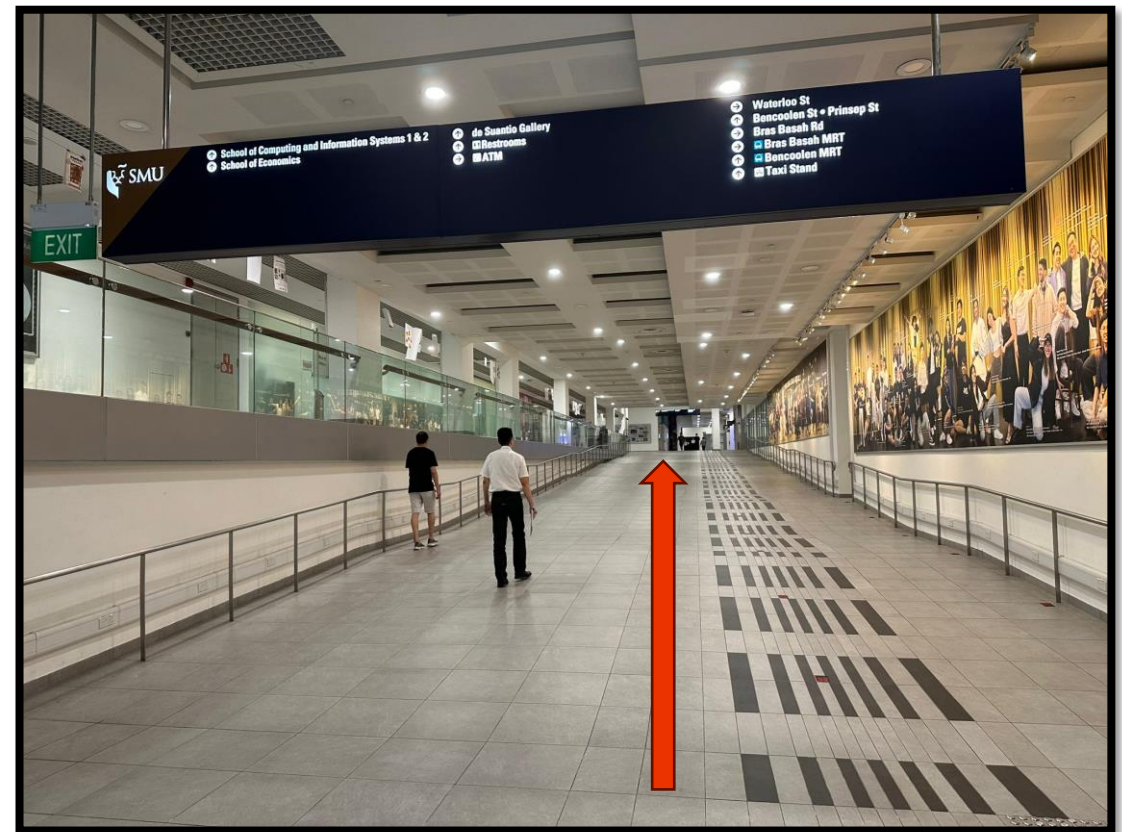

Bus Service: 131, 131A, 147, 147A, 166, 857, 857B

2-minute walk. Click [here](#) for directions.

1. Head southwest on Bencoolen St toward Bras Basah Rd
2. Turn right and take the pedestrian crossing onto Bras Basah road
3. Continue straight and take the pedestrian crossing towards Rendezvous Hotel
4. Turn left and take the pedestrian crossing towards SMU
5. Take the escalator down to Basement 1 upon reaching SMU School of Economics

Accessible Route - Bras Basah MRT

- Proceed to Exit C, refer to the next slide for directions from Bras Basah MRT Exit C

Directions from Bras Basah MRT Exit C

1. Walk towards Exit C and Turn right

2. Walk straight up the gentle slope for 3 minutes towards Starbucks cafe

Directions from Bras Basah MRT Exit C

3. After passing Starbucks café and Canteen, walk straight for 2 minutes towards School of Economics & School of Computing and Information Systems 2

Directions from Bras Basah MRT Exit C

4. Turn right at the lift lobby via the corridor

5. Turn left at the end of the corridor

Directions from Bras Basah MRT Exit C

6. Walk straight towards Seminar Room B1-2

Directions from Bencoolen MRT Exit C