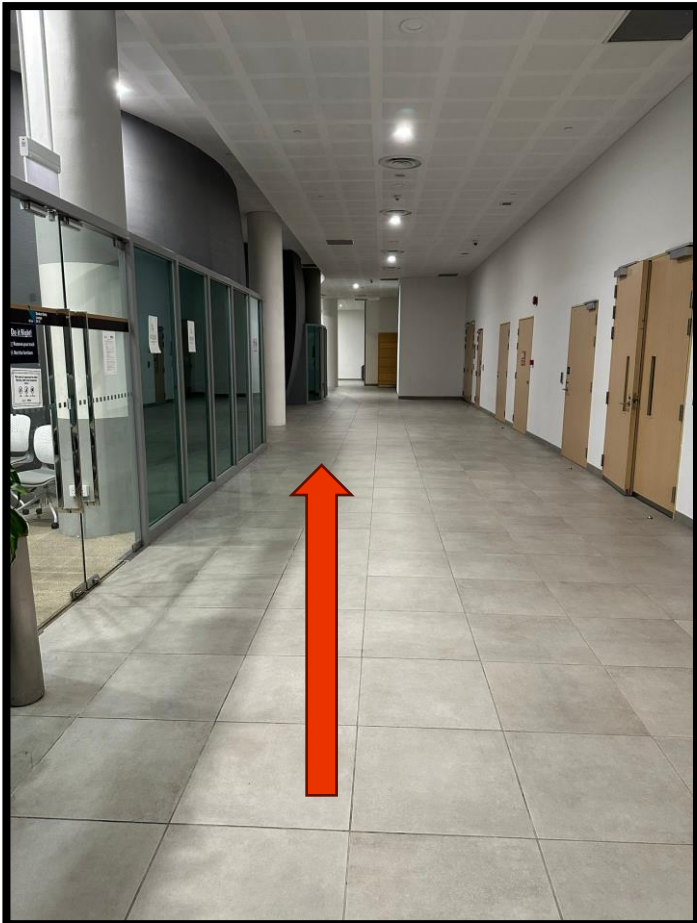

4. Turn right at the lift lobby via the corridor

5. Turn left at the end of the corridor

Directions from Bras Basah MRT Exit C

6. Walk straight towards Seminar Room B1-2

Directions from Bencoolen MRT Exit C

1. Walk towards Exit C and Turn right

Directions from Bencoolen MRT Exit C

2. Turn right at the lift lobby via the corridor

3. Turn left at the end of the corridor

Directions from Bencoolen MRT Exit C

4. Walk straight towards Seminar Room B1-2