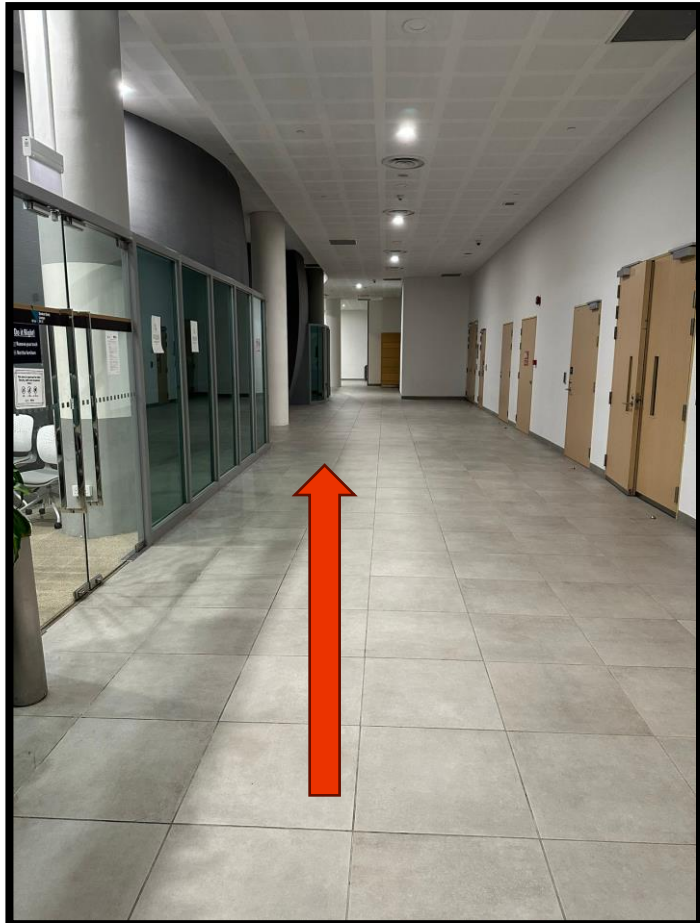

4. Turn right at the lift lobby via the corridor

5. Turn left at the end of the corridor

Directions from Bras Basah MRT Exit C

6. Walk straight towards Seminar Room B1-2

Directions from Bencoolen MRT Exit C