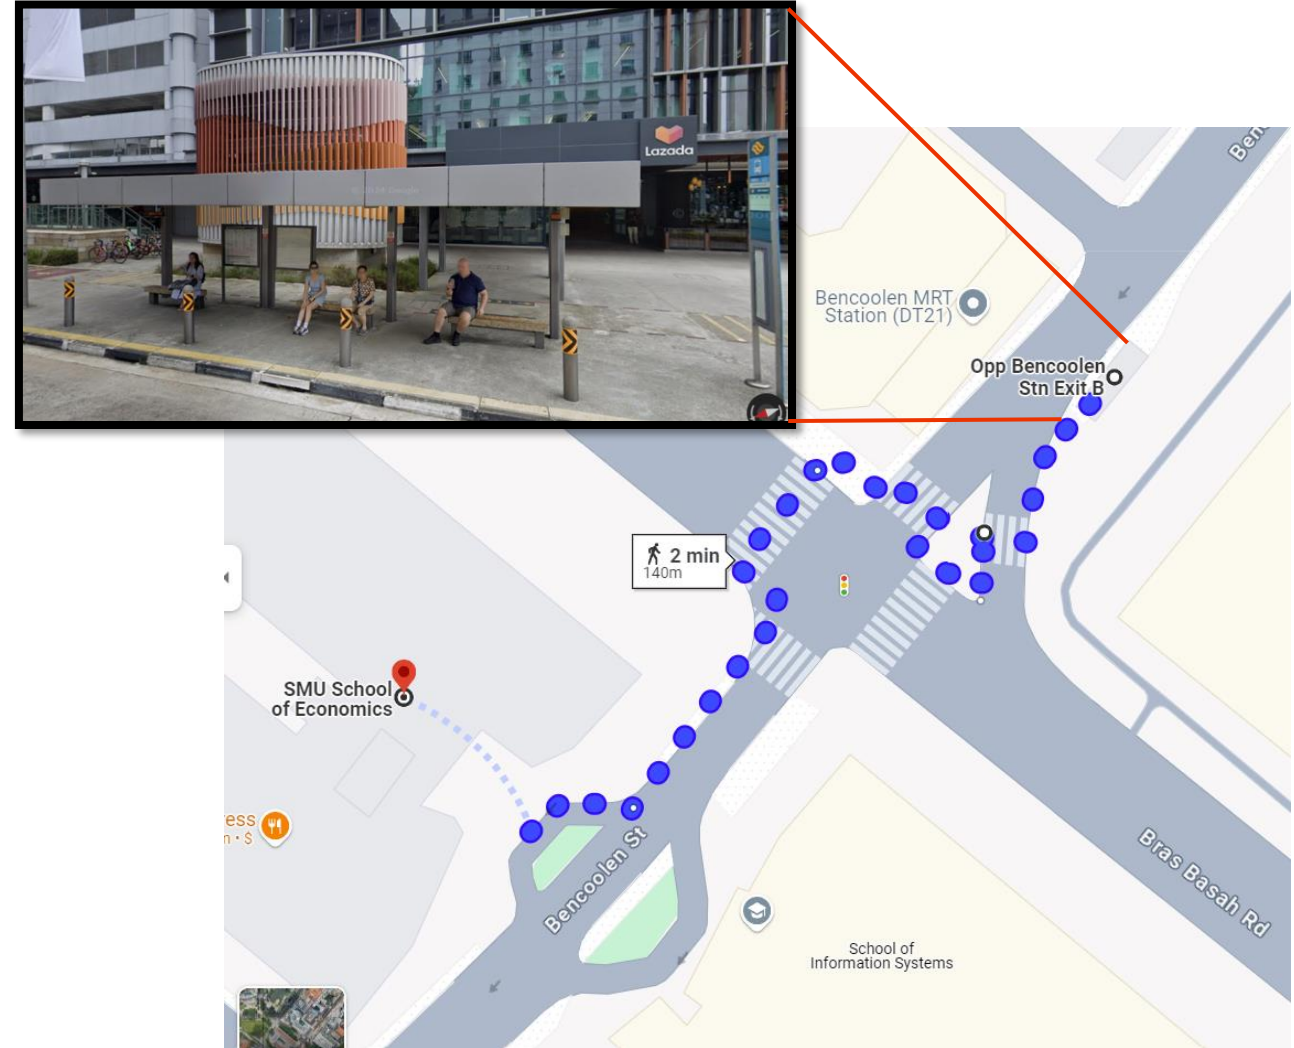

1. Head southwest on Bencoolen St toward Bras Basah Rd
2. Turn right and take the pedestrian crossing
3. Take the escalator down to Basement 1 upon reaching SMU School of Economics

Directions from Bus stop no. 04019 Opposite Bencoolen Station Exit B

Bus Service: 131, 131A, 147, 147A, 166, 857, 857B

2-minute walk. Click [here](#) for directions.

1. Head southwest on Bencoolen St toward Bras Basah Rd
2. Turn right and take the pedestrian crossing onto Bras Basah road
3. Continue straight and take the pedestrian crossing towards Rendezvous Hotel
4. Turn left and take the pedestrian crossing towards SMU
5. Take the escalator down to Basement 1 upon reaching SMU School of Economics

Accessible Route - Bras Basah MRT

- Proceed to Exit C, refer to the next slide for directions from Bras Basah MRT Exit C

Directions from Bras Basah MRT Exit C

1. Walk towards Exit C and Turn right

2. Walk straight up the gentle slope for 3 minutes towards Starbucks cafe

Directions from Bras Basah MRT Exit C

3. After passing Starbucks café and Canteen, walk straight for 2 minutes towards School of Economics & School of Computing and Information Systems 2

Directions from Bras Basah MRT Exit C